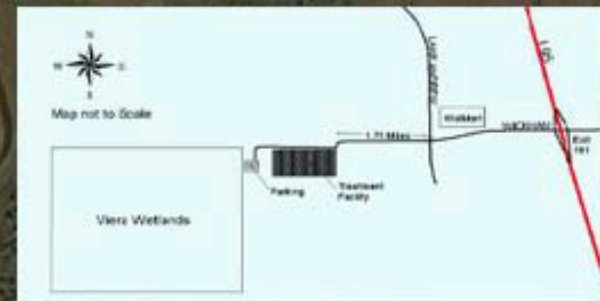

Viera Wetlands

N Wickham Rd

N Wickham Rd

N Wickham Rd

I-95 to Exit 191. Then East on Wickham Road 2-1/2 miles to Viera Wetlands.

Open Monday - Sunday

Apr - Sep 6 AM - 8 PM

Feb, Mar, Oct 7 AM - 7 PM