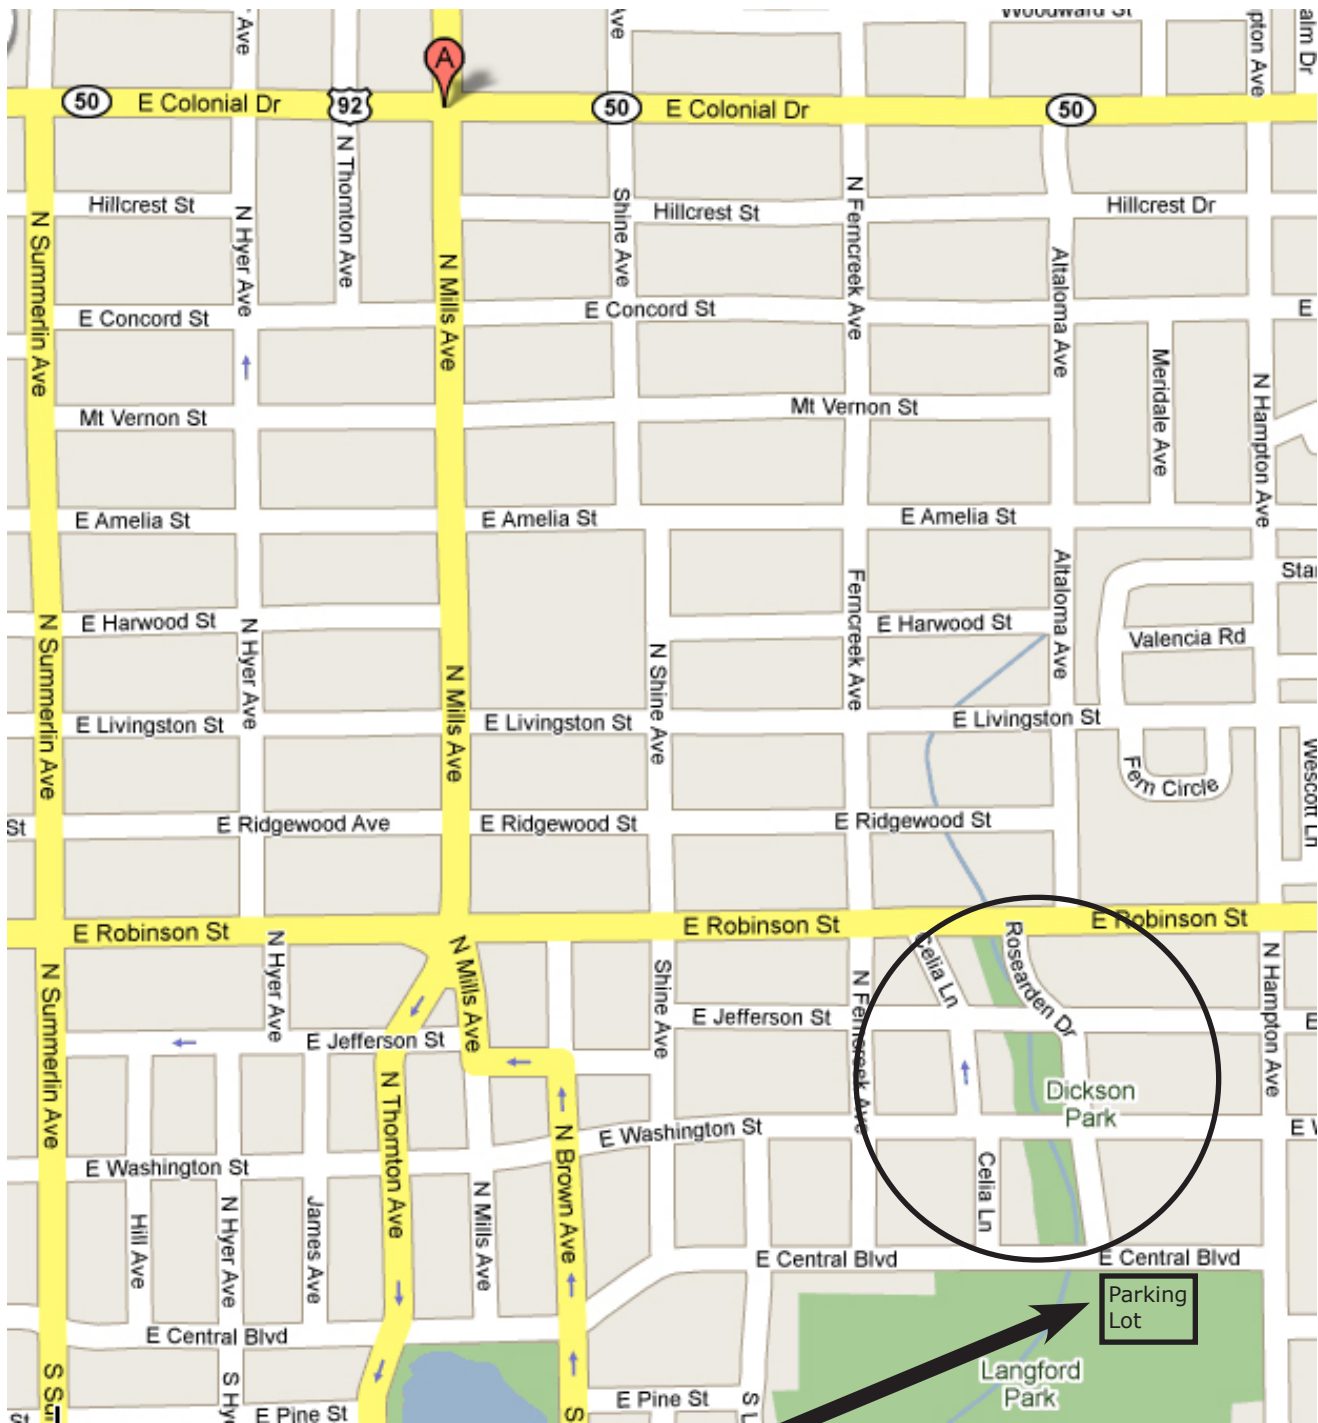

# Map to Dickson Azalea Park, Orlando

We will meet in the parking lot at Edward Langford Park—across the street from Dickson Azalea Park.

Milton Heiberg  
Home: 407-658-4869  
Cell: 407-451-3661

**Saturday, 9:00 AM**